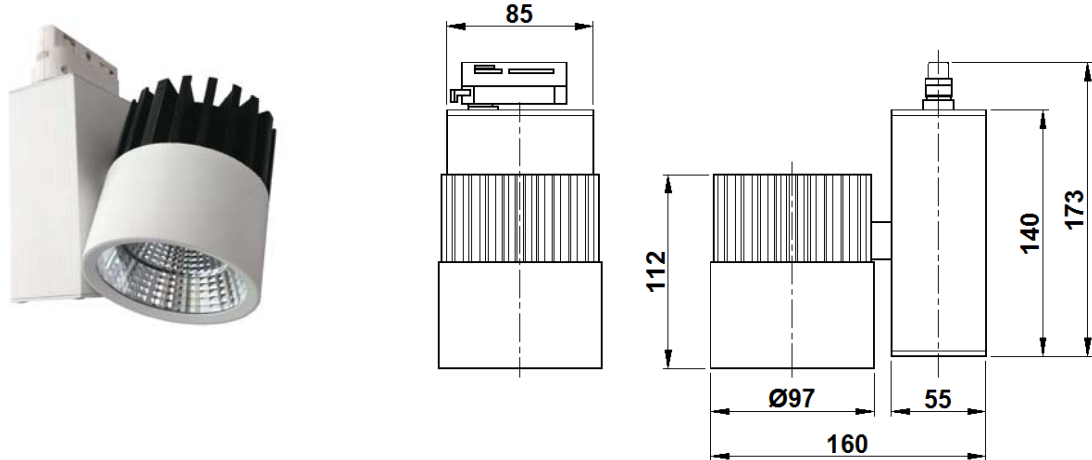

RETAIL LIGHTING  
LED TRACK MOUNTING LUMINAIRE  
ALPHA 16W WH / WW / NW

Integral projector luminaire for COB LED

NOMINAL DIMENSIONS IN mm Tolerance +/-5

#### Specification

- Swivel type White (WH) / Warm White (WW) / Neutral White (NW) COB LED housing and glass ring is made of die-cast aluminium.
- Extruded aluminium driver compartment.
- Reflector is made of high-purity aluminium.
- Light fixture and electrical equipment have integrated structure, equipped with graduated board.
- White powder coated finish.
- Suitable for single phase track: BLTR 1M 1PH (169120) for 1 mtr.  
BLTR 2M 1PH (169167) for 2 mtr.
- Driver: Constant current output driver, operating range 150 – 275V AC supply voltages.
- Ingress protection – IP20