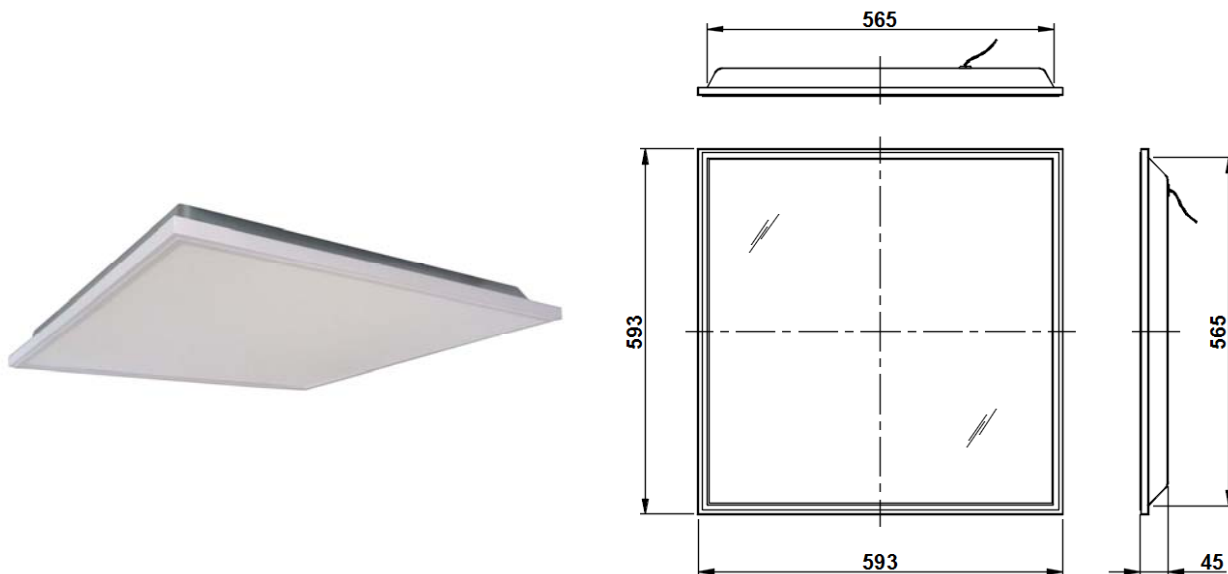

2' x 2' RECESS LED LUMINAIRES

BZRSOL GX 34W CW

NOMINAL DIMENSIONS IN mm Tolerance +/-2

Application

Recess mounting LED luminaire suitable for interior illumination of:

- Commercial complexes, Showrooms,
- Airport lounges, computer centers,
- Banks, Hospitals, Conference halls,
- Design offices, Control rooms, Laboratories, etc.

Specification

- Deep drawn CRCA sheet steel housing comprising of LED's.
- Opal diffuser fixed in separate engg. Plastic frame.
- Luminaire is available with LED color temperature: 5700K ±250
- Driver: Constant current output driver, operating range 150–265V AC supply voltages.
- Suitable for 600mm x 600mm modular ceiling.
- Ingress protection : IP20