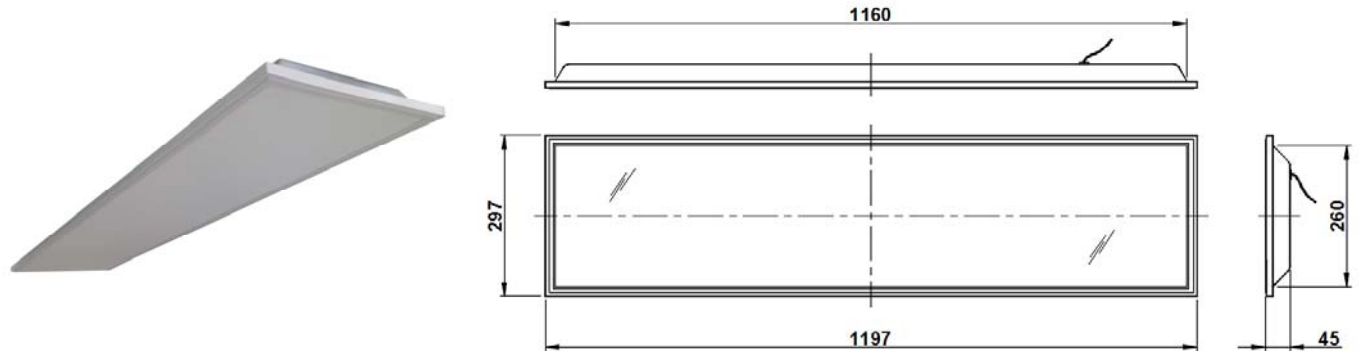

4' x 1' RECESS LED LUMINAIRES

BZRSLG GX 34W CW

NOMINAL DIMENSIONS IN mm Tolerance +/-2

Application

Recess mounting LED luminaire suitable for interior illumination of:

- Commercial complexes, Showrooms,
- Airport lounges, computer centers,
- Banks, Hospitals, Conference halls,
- Design offices, Control rooms, Laboratories, etc.

Specification

- Deep drawn CRCA sheet steel housing comprising of LED's.
- Opal diffuser fixed in separate engg. Plastic frame.
- Luminaire is available with LED color temperature: 6000K \pm 350K
- Driver: Constant current output driver, operating range 150–265V AC supply voltages.
- Ingress protection: IP20