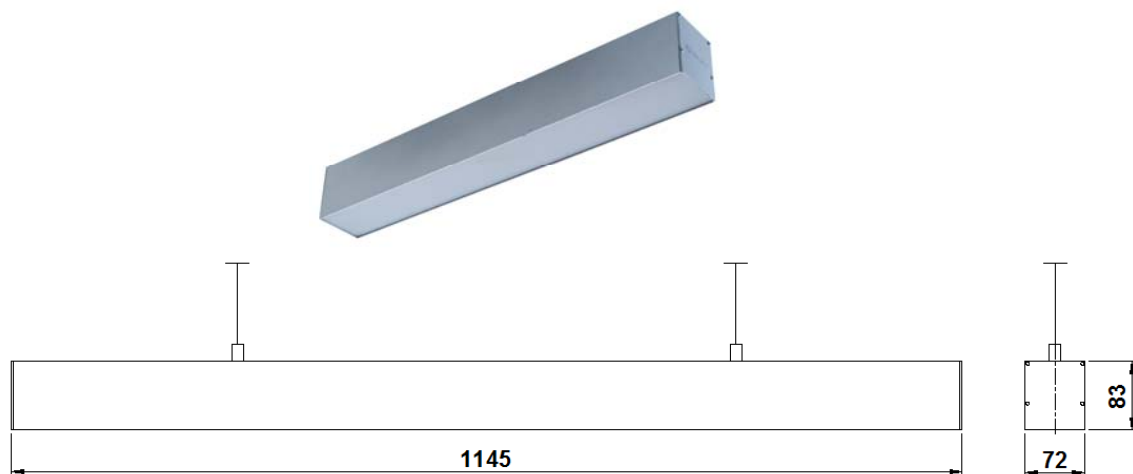

### BPTX 40W LED4F NW / WH / WW

NOMINAL DIMENSIONS IN mm Tolerance +/-5

#### Specification

- Housing: Extruded aluminium housing fitted with metal end cap.
- Diffuser: Easy fit opal acrylic diffuser provides smooth light distribution.
- LEDs: Mounted on PCB and connected in series parallel combination.
- Luminaire is available with different color temperature: White (WH) : 5700°K  $\pm$ 300°K  
Neutral White (NW): 4000°K  $\pm$ 275°K  
Warm White (WW): 3000°K  $\pm$ 250°K
- Driver: Constant current output driver, operating range 150 – 275V AC supply voltages.
- Mounting type: Luminaire is suspended with the help of 2 nos., of suspension system (1.5 mtr. Length) which comes along with luminaire.