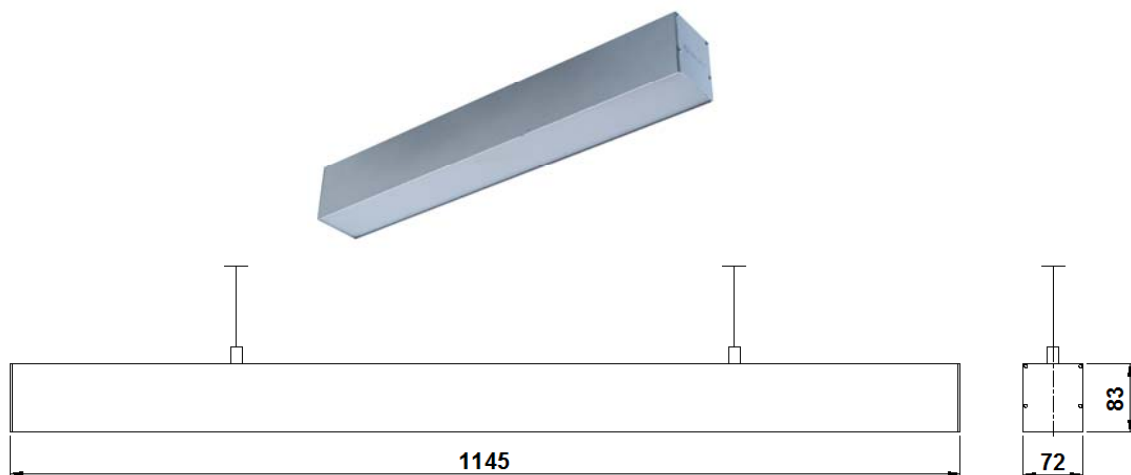

COMMERCIAL DECORATIVE LIGHTING  
 "CONNECT"  
 BPTX 28W LED4F NW / WH / WW

NOMINAL DIMENSIONS IN mm Tolerance +/-5

### Specification

- Housing: Extruded aluminium housing fitted with metal end cap.
- Diffuser: Easy fit opal acrylic diffuser provides smooth light distribution.
- LEDs: Mounted on PCB and connected in series parallel combination.
- Luminaire is available with different color temperature: White (WH) : 5700°K  $\pm$ 300°K  
 Neutral White (NW): 4000°K  $\pm$ 275°K  
 Warm White (WW): 3000°K  $\pm$ 250°K
- Driver: Constant current output driver, operating range 150 – 275V AC supply voltages.
- Mounting type: Luminaire is suspended with the help of 2 nos., of suspension system (1.5 mtr. Length) which comes along with luminaire.