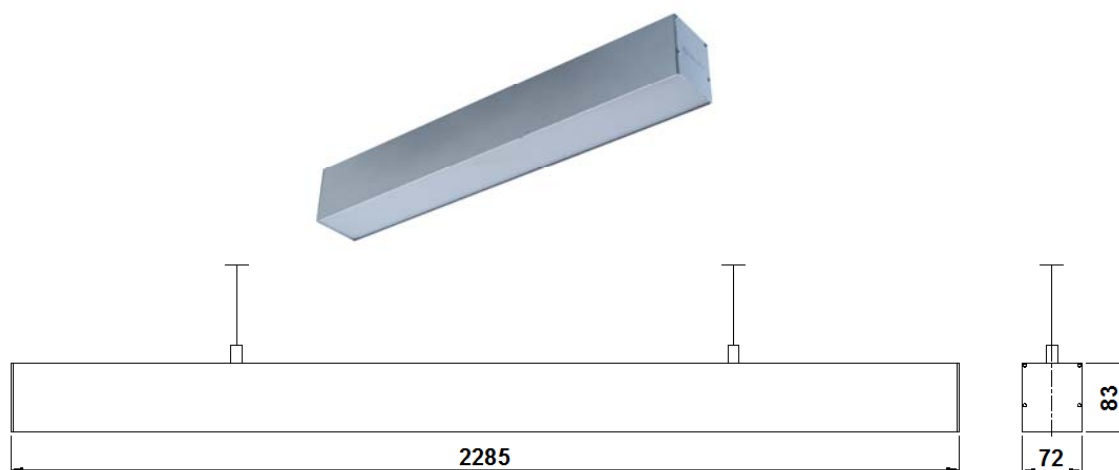

COMMERCIAL DECORATIVE LIGHTING  
"CONNECT"  
BPTX 2-28W LED8F NW / WH / WW

NOMINAL DIMENSIONS IN mm Tolerance +/-5

### Specification

- Housing: Extruded aluminium housing fitted with metal end cap.
- Diffuser: Easy fit opal acrylic diffuser provides smooth light distribution.
- LEDs: Mounted on PCB and connected in series parallel combination.
- Luminaire is available with different color temperature: White (WH) : 5700°K  $\pm$ 300°K  
Neutral White (NW): 4000°K  $\pm$ 275°K  
Warm White (WW): 3000°K  $\pm$ 250°K
- Driver: 2 nos., Constant current output driver, operating range 150 – 275V AC supply voltages.
- Mounting type: Luminaire is suspended with the help of 2 nos., of suspension system (1.5 mtr. Length) which comes along with luminaire.