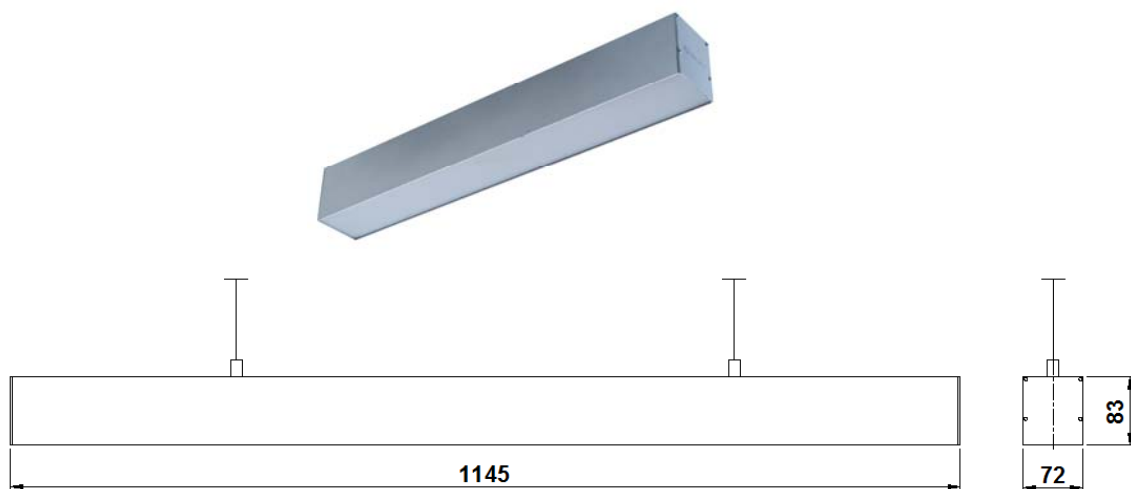

COMMERCIAL DECORATIVE LIGHTING  
 "CONNECT"  
 BPTX 20W LED4F NW / WH / WW

NOMINAL DIMENSIONS IN mm Tolerance +/-5

### Specification

- Housing: Extruded aluminium housing fitted with metal end cap.
- Diffuser: Easy fit opal acrylic diffuser provides smooth light distribution.
- LEDs: Mounted on PCB and connected in series parallel combination.
- Luminaire is available with different color temperature: White (WH) : 5700°K  $\pm$ 300°K  
 Neutral White (NW): 4000°K  $\pm$ 275°K  
 Warm White (WW): 3000°K  $\pm$ 250°K
- Driver: Constant current output driver, operating range 150 – 275V AC supply voltages.
- Mounting type: Luminaire is suspended with the help of 2 nos., of suspension system (1.5 mtr. Length) which comes along with luminaire.