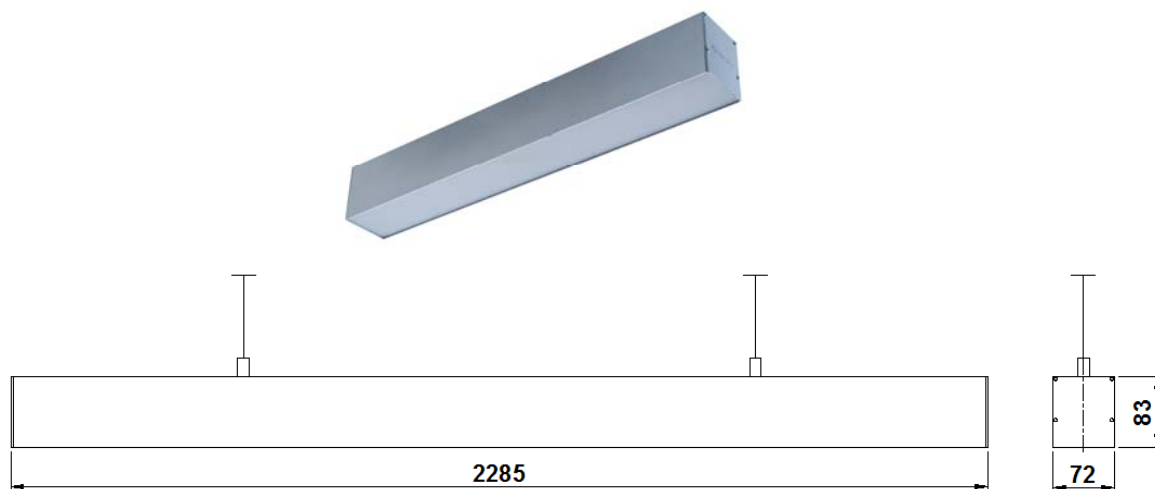

COMMERCIAL DECORATIVE LIGHTING  
 "CONNECT"  
 BPTX 2-20W LED8F NW / WH / WW

NOMINAL DIMENSIONS IN mm Tolerance +/-5

**Application**

- Passage, corridor lighting (ESP. IT, ITES)
- Premium & Mini Offices, Shopping malls,
- Consultancy rooms, Reception areas,
- Hospitality industry.

**Specification**

- Housing: Extruded aluminium housing fitted with metal end cap.
- Diffuser: Easy fit opal acrylic diffuser provides smooth light distribution.
- LEDs: Mounted on PCB and connected in series parallel combination.
- Luminaire is available with different color temperature: White (WH) : 5700°K ±300°K  
 Neutral White (NW): 4000°K ±275°K  
 Warm White (WW): 3000°K ±250°K
- Driver: 2 nos, Constant current output driver, operating range 150 – 275V AC supply voltages.
- Mounting type: Luminaire is suspended with the help of 2 nos., of suspension system (1.5 mtr. Length) which comes along with luminaire.