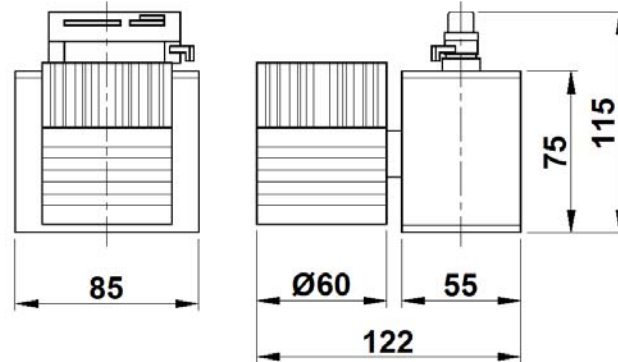

RETAIL LIGHTING  
LED TRACK MOUNTING LUMINAIRE  
ALPHA 12W WH / WW / NW

Integral projector luminaire for COB LED

NOMINAL DIMENSIONS IN mm Tolerance +/-5

Applications

- Shopping malls,
- Retail stores,
- Gallery, Museum,
- Show windows, etc.

Features

- Integral projector luminaire
- Aesthetic design
- Easy to install and maintain

Specification

- Swivel type White (WH) / Warm White (WW) / Neutral White (NW) COB LED housing and glass ring is made of die-cast aluminium.
- Extruded aluminium driver compartment.
- Reflector is made of high-purity aluminium.
- Light fixture and electrical equipment have integrated structure, equipped with graduated board.
- White powder coated finish.
- Suitable for single phase track: BLTR 1M 1PH (169120) for 1 mtr.  
BLTR 2M 1PH (169167) for 2 mtr.
- Driver: Constant current output driver, operating range 150 – 275V AC supply voltages.
- Ingress protection – IP20

Electrical Data

Product Code	Cat. Ref.	Nominal Voltage (V)	System Wattage (W)	Mains Current in Milli Amps. At 240 V	Power Factor
112358	ALPHA 12W WH	240	12W	65	0.95
111606	ALPHA 12W WW	240	12W	65	0.95
112359	ALPHA 12W NW	240	12W	65	0.95