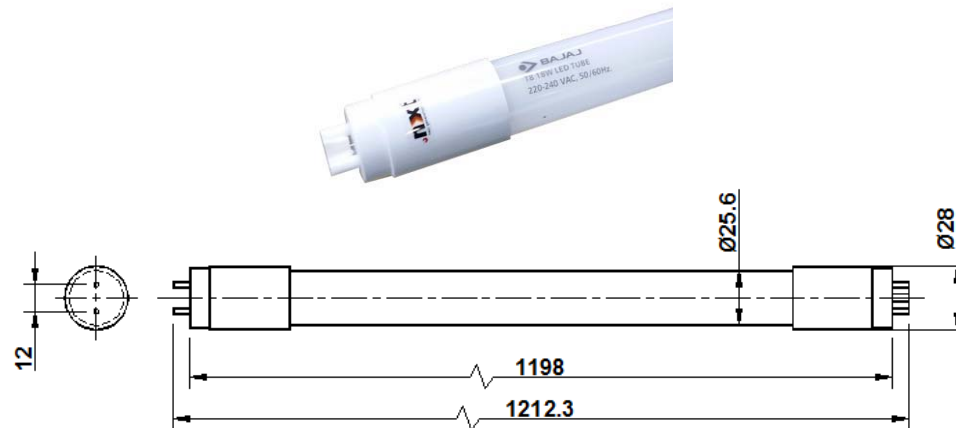

"GREEN LED"
PRO LED TUBE LIGHT 15W

BLRB 15W CWc

NOMINAL DIMENSIONS IN mm Tolerance +/-2

Specification

- LED tube light with superior aesthetic & heat dissipation capability.
- Opal diffuser creates optimum light uniformity with minimum glare.
- Provided with highly efficient integral constant current led driver suitable for 220-240V AC input.
- Suitable for retrofitting to the existing G-13 base fluorescent (T8/T12) luminaire.

Electrical Data

Description	Cat. Ref.
	BLRB 15W CWc
Nominal Voltage (V AC)	220-240
Rated Frequency (Hz.)	50/60
System Wattage (W)	15W ±10%
System Current (A) @230V AC	0.070
Power Factor (λ)	> 0.95
Athd (%)	< 15%
Color Temperature (°K)	6500 ±200
CRI	70
Lumens (lm)	1650
System efficacy (lm/w)	110
Driver Efficiency (%)	85%
Working Temp. Range (°C)	-10 to +45
Product Code	112480