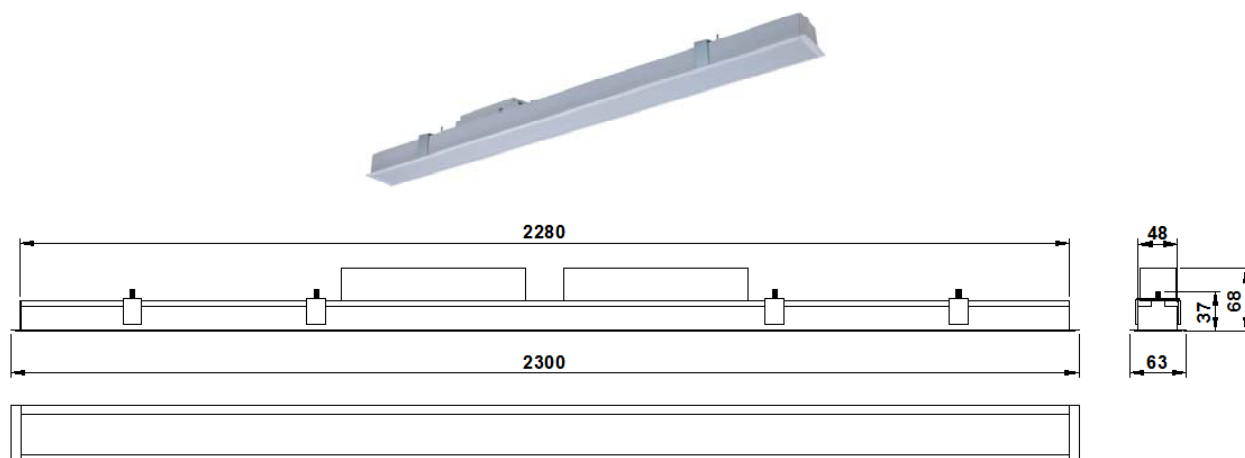

## BRTXn 2-20W LED8F NW / WH / WW

Cutout required in ceiling: 2285mm x 55mm

NOMINAL DIMENSIONS IN mm Tolerance +/-5

### Specification

- Housing: Extruded aluminium housing fitted with engg. Plastic end plates.
- Diffuser: Easy fit opal acrylic diffuser provides smooth light distribution.
- LEDs: Mounted on PCB and connected in series parallel combination.
- Luminaire is available with different color temperature: White (WH) : 5700°K  $\pm$ 300°K  
Neutral White (NW): 4000°K  $\pm$ 275°K  
Warm White (WW): 3000°K  $\pm$ 250°K
- Driver: 2 nos., constant current output driver, operating range 150 – 275V AC supply voltages, placed externally on top of the luminaire.
- Mounting type: Luminaire is recess mounted with the help of mounting bracket provided behind the luminaire.