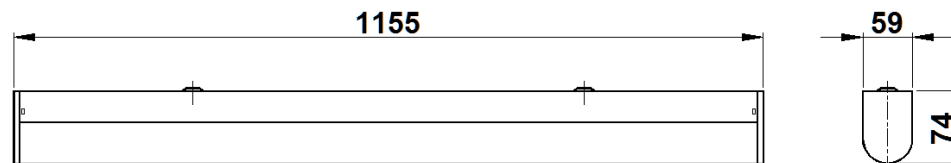

RETAIL LIGHTING

"Flexitron Viva"

BLTRU 40W WH / WW / NW VIVA

NOMINAL DIMENSIONS IN mm Tolerance +/-5

Application

- Passage, corridor lighting (ESP. IT, ITES)
- Premium & Mini offices
- Shopping malls
- Reception areas
- Hospitality industry

Specification

- CRCA steel sheet housing comprising of White (WH) / Warm White (WW) / Neutral White (NW) LED's connected in series parallel.
- Opal diffuser is supported by a pair of engg. Plastic end plates which facilitate easy removal for maintenance.
- Driver: Constant current output driver, operating range 150 – 275V AC supply voltages.
- The luminaire is suitable for wall or ceiling mounting.
- Finish: White powder coated (RAL 9016)