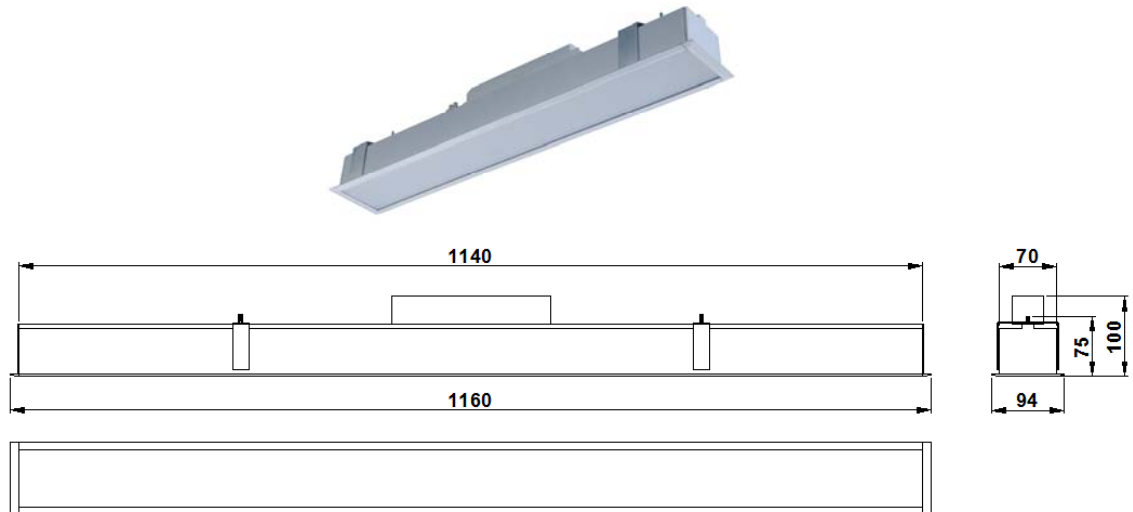

### BRTX 20W LED4F WH / NW / WW

**Cutout required in ceiling: 1145mm x 75mm**

**NOMINAL DIMENSIONS IN mm** Tolerance +/-5

#### Specification

- Housing: Extruded aluminium housing fitted with engg. Plastic end plates.
- Diffuser: Easy fit opal acrylic diffuser provides smooth light distribution.
- LEDs: Mounted on PCB and connected in series parallel combination.
- Luminaire is available with different color temperature: White (WH) : 5700°K  $\pm$ 300°K  
Neutral White (NW): 4000°K  $\pm$ 275°K  
Warm White (WW): 3000°K  $\pm$ 250°K
- Driver: constant current output driver, operating range 150 – 275V AC supply voltages, placed externally on top of the luminaire.
- Mounting type: Luminaire is recess mounted with the help of mounting bracket provided behind the luminaire.