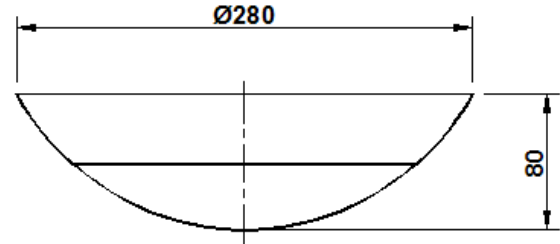

SURFACE MOUNTING LED DOWNLIGHTER

BGCML 12W WH / WW / NW

NOMINAL DIMENSIONS IN mm Tolerance +/-2

Application

- Retail showrooms,
- Gallery, Museum,
- Shopping malls,
- Show windows,
- Architectural lighting in modern offices, Etc.

Specification

- White powder (RAL 9016) coated spun aluminium housing.
- High power LED Chips mounted on MCPCB pasted directly on housing for better thermal management.
- Luminaire is available with different color temperature: White (WH): 5700K
Neutral White (NW): 4000K
Warm White (WW): 3000K
- Easy self-locking mechanism provided on opal diffuser to fit on housing.
- Constant current driver in-built in luminaire.
- Degree of protection – IP20