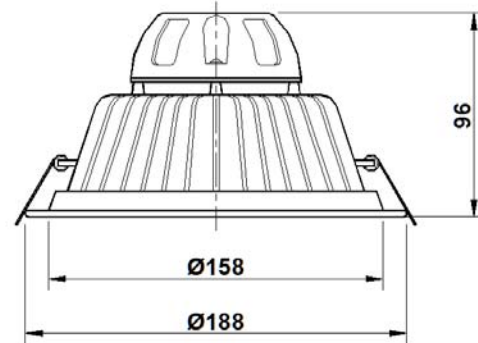

"DOVEE"  
RECESS MOUNTING LED DOWNLIGHTER  
BZSLO 18W NW

NOMINAL DIMENSIONS IN mm Tolerance +/-5