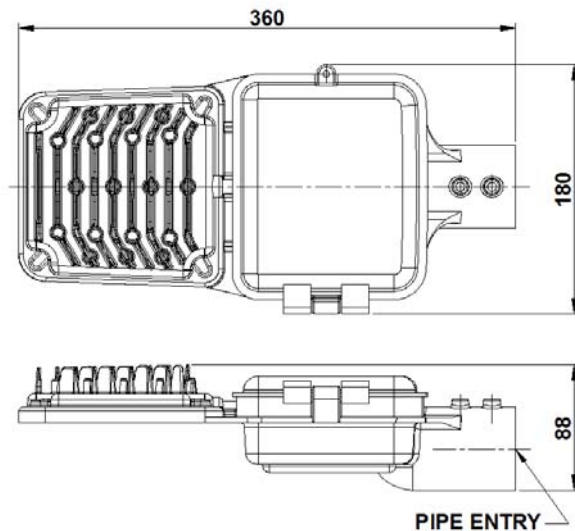

LED ROADWAY LIGHTING LUMINAIRE

"EDGE"

BRTFG 45W LED WW

NOMINAL DIMENSIONS IN mm Tolerance +/-5

Application

- Arterial roads,
- Main roads,
- Multi-level junctions,
- Traffic round-about,
- Civic centers. etc.

Specification

- Epoxy powder coated pressure die-cast aluminium housing with weatherproof gasket for LEDs and control gear compartments.
- Pressure die-cast aluminium frame with heat resistant toughened clear glass fixed with SS screws.
- LED specification – make – SEOUL/CREE LED  
Colour temp. : 3000K
- Lens – make – LedLink / Equivalent.
- In addition to built-in 5kV surge protection in driver, it is equipped with 10kV external surge protection.
- Input voltage range: 140–310V AC.
- Side entry mounting for 40 to 50 mm OD pipe bracket.
- Top maintenance – Access to driver is from the top.
- Ingress protection : IP66