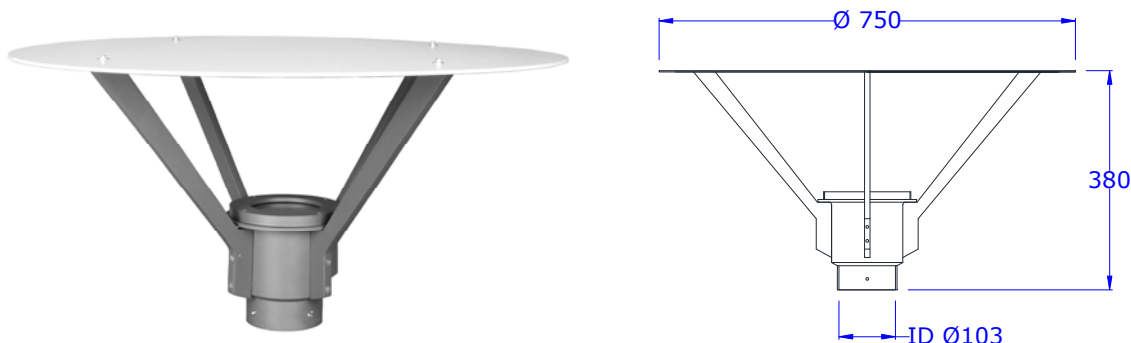

## LANDSCAPE LIGHTING

BAJAJ BRIL 45W LED NW

## INDIRECT LIGHT Integral post top LED lanterns

Dimensions in mm Tolerance +/-5

## Features

- Fully vermin and weather proof
- New generation accessories
- Easy to install and maintain
- Degree of protection: IP65
- Electrical safety – Class I

## Specification

- Graphite grey powder coated aluminium spigot,
- Clear toughened glass.
- White painted aluminium reflector fixed on tripod directing the light downwards.
- LED specification – make - CREE LED
- Neutral White (NW) COB LED color temperature: 4000K
- Constant current driver with operating range 140-280V AC with high voltage and open circuit protection.
- Mounting suitable for 100 mm OD pipe.