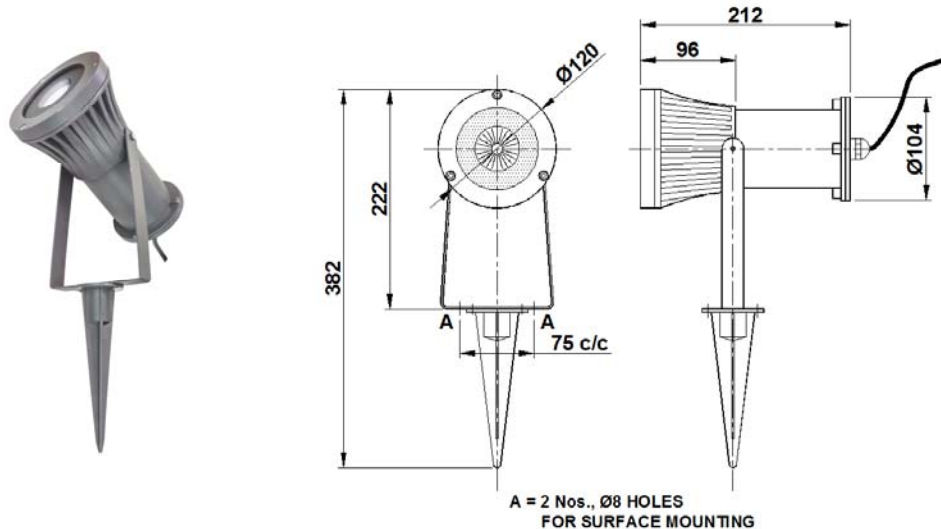

LED LANDSCAPE LIGHTING  
LED BUSH LIGHT  
BGSBL 9W WW LED

NOMINAL DIMENSIONS IN mm Tolerance +/-5

#### Specification:

- Graphite grey powder coated integral aluminium housing.
- Die-cast aluminium housing comprises Warm White (WW) COB LED and reflector.
- COB LED color temperature: 3000K  $\pm$ 250K
- COB LED housing covered with die-cast aluminium ring with weatherproof gasket and toughened glass.
- Adjustable mounting bracket with spike is provided for easy to focus the object.
- 2 nos.,  $\varnothing$ 8mm holes also provided on adjustable mounting bracket for surface mounting.
- Constant current LED driver.
- Degree of protection : IP65