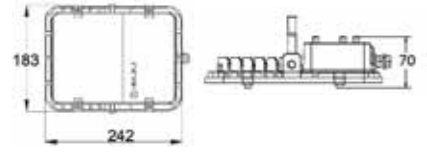

TECHNICAL SPECIFICATIONS

PRAZE F 96L WH NB-A5 TG SD

PRAZE F 120L WH NB-A5 TG SD

PRAZE F 144L WH NB-A5 TG SD

All dimensions in mm (± 5 mm Tolerance)

TECHNICAL INFORMATION

System Wattage	80W/100W/120W
Luminaire Efficacy	>120 lm/W
Correlated Colour Temperature	5665K \pm 3355K
Colour Rendering Index	>70
Maintenance of Lumen Output	50,000 hrs.
Operating Temperature Range	-10°C to 50°C
Beam Angle ($\pm 10\%$)	NB-A5 (60°)
Net Weight	2Kg. Approx.
Ingress Protection (IP)	IP66
Impact Resistance (IK)	IK07
Input Voltage	140 to 270V AC
Input Frequency	50 Hz
Power Factor	≥ 0.95
THD (@240V AC)	<10%
Built-in Surge protection	4 kV
External Surge protection	10kV

ORDERING DATA

Product Cat. Ref.	Case Lot
PRAZE F 96L WH NB-A5 TG SD	08 Nos.
PRAZE F 120L WH NB-A5 TG SD	08 Nos.
PRAZE F 144L WH NB-A5 TG SD	08 Nos.

(Also available in WW & NW)

APPLICATION AREAS

CONSTRUCTION
SITE