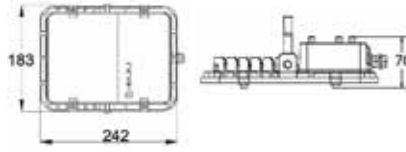

TECHNICAL SPECIFICATIONS

PRAZE F 96L WH NB-A5 TG SD

PRAZE F 120L WH NB-A5 TG SD

PRAZE F 144L WH NB-A5 TG SD

All dimensions in mm (± 5 mm Tolerance)

TECHNICAL INFORMATION

System Wattage	80W/100W/120W
Luminaire Efficacy	>120 lm/W
Correlated Colour Temperature	5665K \pm 3355K
Colour Rendering Index	>70
Maintenance of Lumen Output	50,000 hrs.
Operating Temperature Range	-10°C to 50°C
Beam Angle ($\pm 10\%$)	NB-A5 (60°)
Net Weight	2Kg. Approx.
Ingress Protection (IP)	IP66
Impact Resistance (IK)	IK07
Input Voltage	140 to 270V AC
Input Frequency	50 Hz
Power Factor	≥ 0.95
THD (@240V AC)	<10%
Built-in Surge protection	4 kV
External Surge protection	10kV