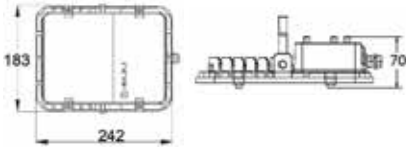

TECHNICAL SPECIFICATIONS

PRAZE F 96L WH NB-A5 TG SD

PRAZE F 120L WH NB-A5 TG SD

PRAZE F 144L WH NB-A5 TG SD

All dimensions in mm (± 5 mm Tolerance)

TECHNICAL INFORMATION

System Wattage	80W/100W/120W
Luminaire Efficacy	>120 lm/W
Correlated Colour Temperature	5665K \pm 3355K
Colour Rendering Index	>70
Maintenance of Lumen Output	50,000 hrs.
Operating Temperature Range	-10°C to 50°C
Beam Angle ($\pm 10\%$)	NB-A5 (60°)
Net Weight	2Kg. Approx.
Ingress Protection (IP)	IP66
Impact Resistance (IK)	IK07
Input Voltage	140 to 270V AC
Input Frequency	50 Hz
Power Factor	≥ 0.95
THD (@240V AC)	<10%
Built-in Surge protection	4 kV
External Surge protection	10kV