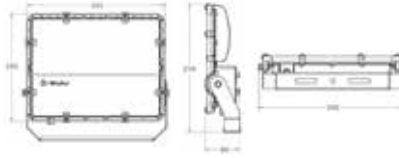

Bajaj Praze Floodlight Series

Precise Broad Beam for Seamless Optimum Lighting.

Bajaj Praze Floodlight series is a go-to solution for enormous illumination. Boasting of a higher lumen per watt, the series is available from 150W to 200W and has a hassle-free installation and maintenance process. The product features a sound technical competency with powder coated aluminium die-cast housing and an external surge protection for maximum safety. It is also equipped with secondary lens optics for commendable optical performance.

TECHNICAL SPECIFICATIONS

PRAZE F 180L WH NB-A5 TG SD

PRAZE F 216L WH NB-A5 TG SD

PRAZE F 240L WH NB-A5 TG SD

All dimensions in mm (± 3 mm Tolerance)

TECHNICAL INFORMATION

System Wattage	150W/180W/200W
Luminaire Efficacy	>120 lm/W
Correlated Colour Temperature	5665K \pm 355K
Colour Rendering Index	>70
Maintenance of Lumen Output	50,000 hrs.
Operating Temperature Range	-10°C to 50°C
Beam Angle (310%)	NB-A5 (60°)
Net Weight	4.5Kg. Approx.
Ingress Protection (IP)	IP66
Impact Resistance (IK)	IK07
Input Voltage	140 to 270V AC
Input Frequency	50 Hz
Power Factor	\geq 0.95
THD (@240V AC)	<10%
Built-in Surge protection	4 kV
External Surge protection	10kV

ORDERING DATA

Product Cat. Ref.	Case Lot
PRAZE F 180L WH NB-A5 TG SD	01 Nos.
PRAZE F 216L WH NB-A5 TG SD	
PRAZE F 240L WH NB-A5 TG SD	

(Also available in WW & NW)

APPLICATION AREAS

PARKING AREA

SMALL JUNCTION