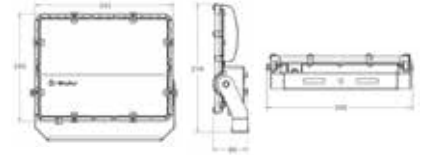

TECHNICAL SPECIFICATIONS

PRAZE F 180L WH NB-A5 TG SD

PRAZE F 216L WH NB-A5 TG SD

PRAZE F 240L WH NB-A5 TG SD

All dimensions in mm (± 3 mm Tolerance)

TECHNICAL INFORMATION

System Wattage	150W/180W/200W
Luminaire Efficacy	>120 lm/W
Correlated Colour Temperature	5665K \pm 355K
Colour Rendering Index	>70
Maintenance of Lumen Output	50,000 hrs.
Operating Temperature Range	-10°C to 50°C
Beam Angle (310%)	NB-A5 (60°)
Net Weight	4.5Kg. Approx.
Ingress Protection (IP)	IP66
Impact Resistance (IK)	IK07
Input Voltage	140 to 270V AC
Input Frequency	50 Hz
Power Factor	\geq 0.95
THD (@240V AC)	<10%
Built-in Surge protection	4 kV
External Surge protection	10kV