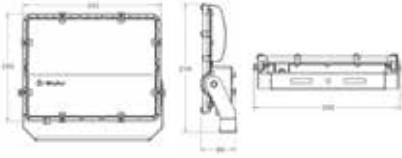

Bajaj Praze Floodlight Series

Precise Broad Beam for Seamless Optimum Lighting.

Bajaj Praze Floodlight series is a go-to solution for enormous illumination. Boasting of a higher lumen per watt, the series is available from 150W to 200W and has a hassle-free installation and maintenance process. The product features a sound technical competency with powder coated aluminium die-cast housing and an external surge protection for maximum safety. It is also equipped with secondary lens optics for commendable optical performance.

TECHNICAL SPECIFICATIONS

PRAZE F 180L WH NB-A5 TG SD

PRAZE F 216L WH NB-A5 TG SD

PRAZE F 240L WH NB-A5 TG SD

All dimensions in mm (± 3 mm Tolerance)

TECHNICAL INFORMATION

System Wattage	150W/180W/200W
Luminaire Efficacy	>120 lm/W
Correlated Colour Temperature	5665K \pm 355K
Colour Rendering Index	>70
Maintenance of Lumen Output	50,000 hrs.
Operating Temperature Range	-10°C to 50°C
Beam Angle (310%)	NB-A5 (60°)
Net Weight	4.5Kg. Approx.
Ingress Protection (IP)	IP66
Impact Resistance (IK)	IK07
Input Voltage	140 to 270V AC
Input Frequency	50 Hz
Power Factor	\geq 0.95
THD (@240V AC)	<10%
Built-in Surge protection	4 kV
External Surge protection	10kV

ORDERING DATA

Product Cat. Ref.	Case Lot
PRAZE F 180L WH NB-A5 TG SD	01 Nos.
PRAZE F 216L WH NB-A5 TG SD	
PRAZE F 240L WH NB-A5 TG SD	

(Also available in WW & NW)

APPLICATION AREAS

PARKING AREA

SMALL JUNCTION